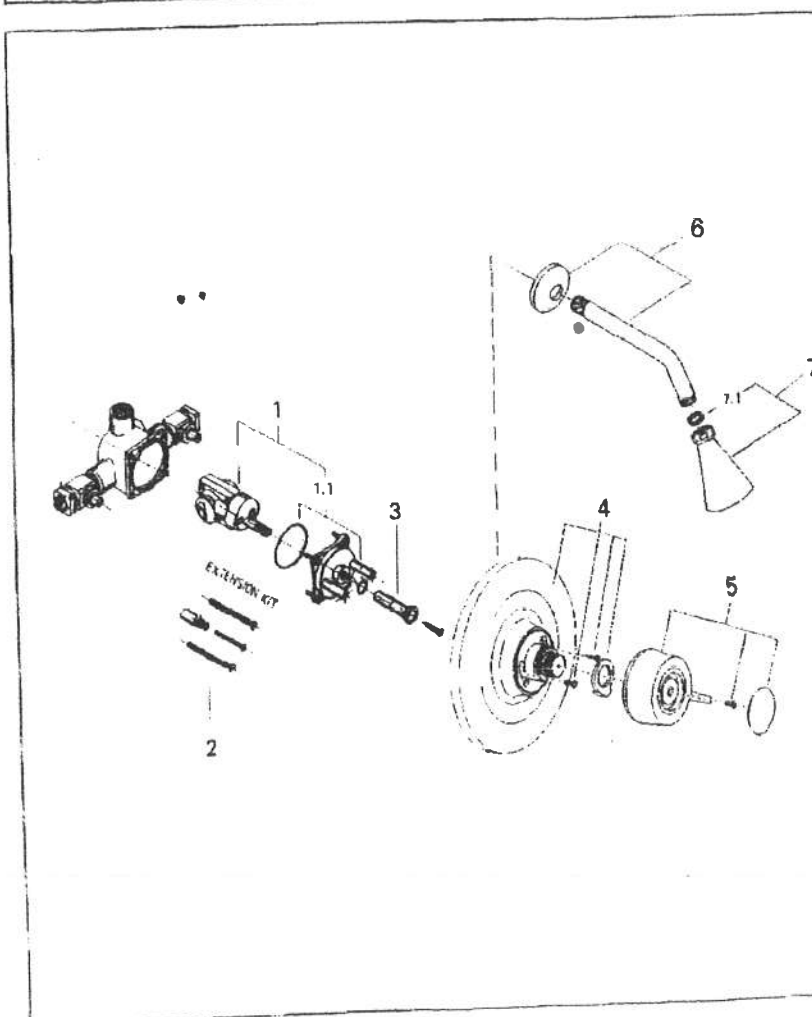

SH.

FAUCET TECHNOLOGY

DESCRIPTION

Tempra 1000 3-Port Shower Combination Pressure Balance Valve & Trim. Lever handle trim, 3-port valve, Shower head & arm

1/2" Inlets x CC, 1/2" Outlets x NPT

COLOR Chrome

PRODUCT NO. 35 242 000

Tempra 2000 3-Port Shower/Tub Combination Pressure Balance Valve & Trim. Lever handle metal trim, 3-port valve, Shower head & arm

1/2" Inlets x CC, 1/2" Outlets x NPT

Chrome

35 246 000

Table with 4 columns: Pos No., Spare part Description, Product No., Pcs. Lists parts like Pressure balance cartridge, O-ring kit, Driver kit, Escutcheons, Handles, Shower arm, Shower head, Washer, and Extension.