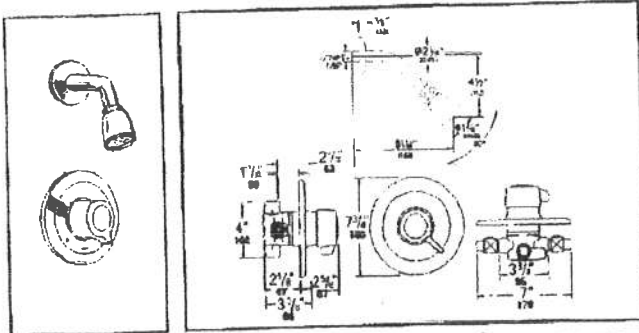

SH.

FAUCET TECHNOLOGY

DESCRIPTION

Tempra 1000 3-Port Shower Combination Pressure Balance Valve & Trim. Lever handle trim, 3-port valve, Shower head & arm

1/2" Inlets x CC, 1/2" Outlets x NPT

COLOR Chrome

PRODUCT NO. 35 242 000

Tempra 2000 3-Port Shower/Tub Combination Pressure Balance Valve & Trim. Lever handle metal trim, 3-port valve, Shower head & arm

1/2" Inlets x CC, 1/2" Outlets x NPT

Chrome

35 246 000

Table with 4 columns: Pos No., Spare part Description, Product No., Pcs. Lists parts like Pressure balance cartridge, O-ring kit, Driver kit, Escutcheons, Handles, Shower arm, Shower head, Washer, and Extension.