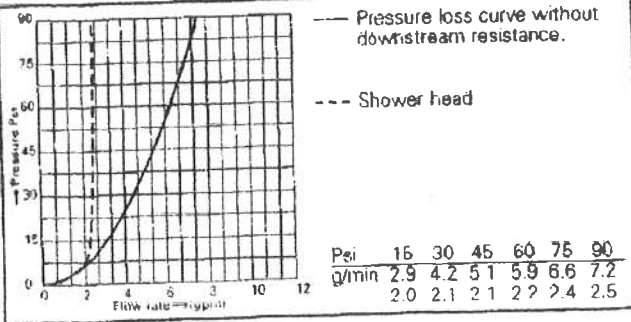

SH.

FAUCET TECHNOLOGY

DESCRIPTION

Tempra 1000 3-Port Shower Combination Pressure Balance Valve & Trim. Lever handle trim, 3-port valve, Shower head & arm

1/2" Inlets x CC, 1/2" Outlets x NPT

COLOR Chrome

PRODUCT NO. 35 242 000

Tempra 2000 3-Port Shower/Tub Combination Pressure Balance Valve & Trim. Lever handle metal trim, 3-port valve, Shower head & arm

1/2" Inlets x CC, 1/2" Outlets x NPT

Chrome

35 246 000

Table with 4 columns: Pos No., Spare part Description, Product No., Pcs. Lists parts like Pressure balance cartridge, O-ring kit, Driver kit, Escutcheons, Handles, Shower arm, Shower head, Washer, and Extension.